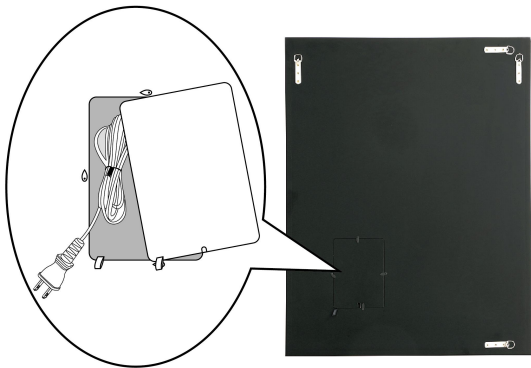

## USER GUIDE- LED LIGHTED FURNITURE

Please read all instructions carefully.

**STEP 1:** Find the plank in bottom left corner on the back of mirror.

**STEP 2:** Move four small clips and open it.

**STEP 3:** Take out cable and untie the cable tie.

**STEP 4:** Hang up the mirror on the wall and plug in. Turn on/off the light by using touch switch.

MODLE	A(inch)	B(inch)	C(inch)	CCT	Lighting Watts
MRE92030	20	30	1.8	5000K	9.6W
MRE92436	24	36	1.8	5000K	11.6W
MRE92836	28	36	1.8	5000K	12.1W
MRE93240	32	40	1.8	5000K	13.9W
MRE93248	32	48	1.8	5000K	15.4W
MRE93260	32	60	1.8	5000K	17.7W
MRE93272	32	72	1.8	5000K	20.0W
MRE93640	36	40	1.8	5000K	14.7W
MRE93648	36	48	1.8	5000K	16.2W
MRE93660	36	60	1.8	5000K	18.5W
MRE93672	36	72	1.8	5000K	20.8W
MRE98123	21.7	63	1.8	5000K	15.8W